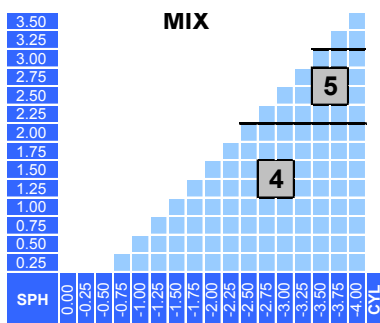

DIO Freedom Transitions TVX

Specification

Material	TVX	Addition (dpt)	0.75~3.50
Refractive Index	1.53	Base curve	2.25~8.25BC
Gravity	1.11	Max Diameters (mm)	76
Abbe Value	45	Fitting Height (mm)	19/21
UV cut off (mm)	400	Available Corridor length (mm)	13/15
Color	Grey/Brown	ID Mark	FDf

Lens Features

- Premium Freeform Progressive lens
- Ray tracing optimization
- Fixed Inset 2.5mm
- Rx compensation with wearer's parameters
- Fitting cross at 2mm above PRP
- Fitting height 19mm or above

Power Chart

■ 65R   ■ 70R
Addition = +2.00
Index = Lens Index