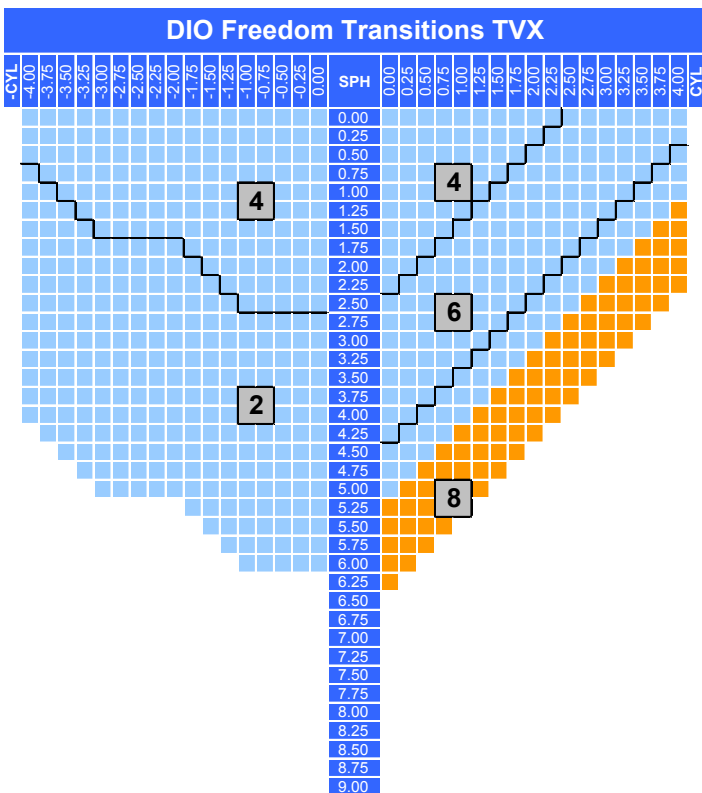

DIO Freedom Transitions TVX

Specification

Material	TVX	Addition (dpt)	0.75~3.50
Refractive Index	1.53	Base curve	2.25~8.25BC
Gravity	1.11	Max Diameters (mm)	76
Abbe Value	45	Fitting Height (mm)	19/21
UV cut off (mm)	400	Available Corridor length (mm)	13/15
Color	Grey/Brown	ID Mark	FDf

Lens Features

- Premium Freeform Progressive lens
- Ray tracing optimization
- Fixed Inset 2.5mm
- Rx compensation with wearer's parameters
- Fitting cross at 2mm above PRP
- Fitting height 19mm or above

Power Chart

■ 65R ■ 70R
Addition = +2.00
Index = Lens Index

Lens Marking Layout

Add-on Features

- Precal
- Remote Edging
- Special thickness
- Rx compensation
- Decentration
- Hi cylinder (4-6)
- Prism ($\leq 4 \Delta$)
- Mirror coating